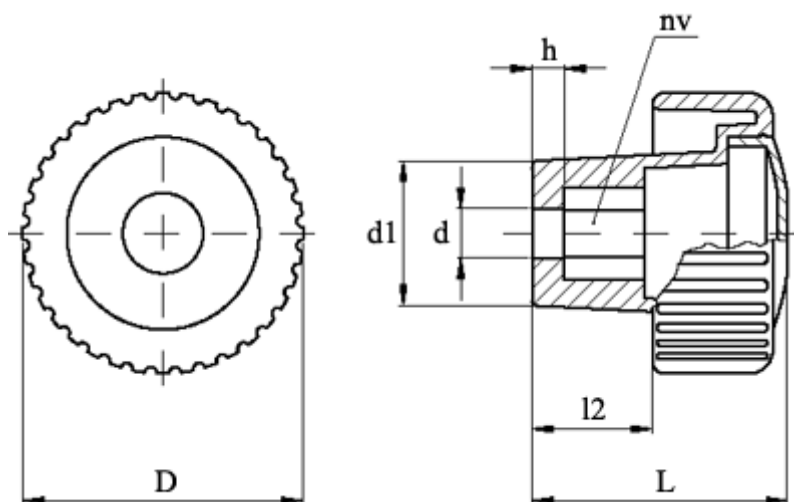

Article number: 23021387312

Description: E+G Knurled knob
MCT.35 EH-8 C2, Orange centre cap

Measures

D = 35
d = 8
d1 = 18.0
h = 4
L = 32
l2 = 15
NV = 13